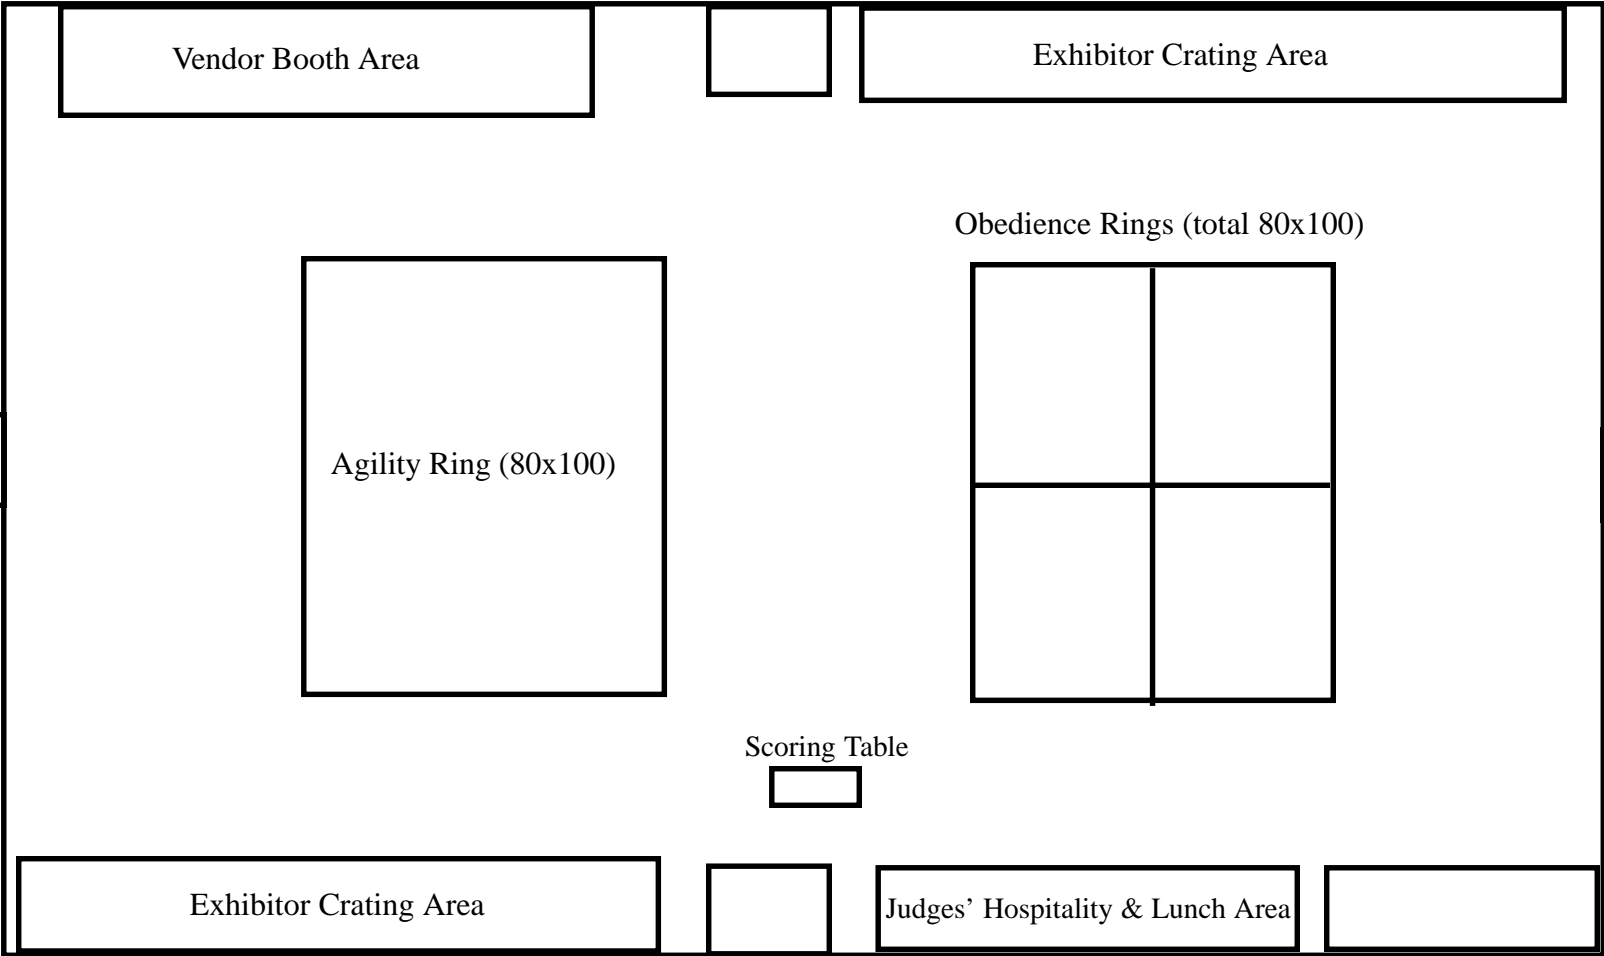

Floor Layout (tentative)

Potty Area In Grass
In Marked Area

Concession

Parking Lot

Main Lobby
(Will be Locked)

Parking

Entrance at Gate 1A

East 38th Street